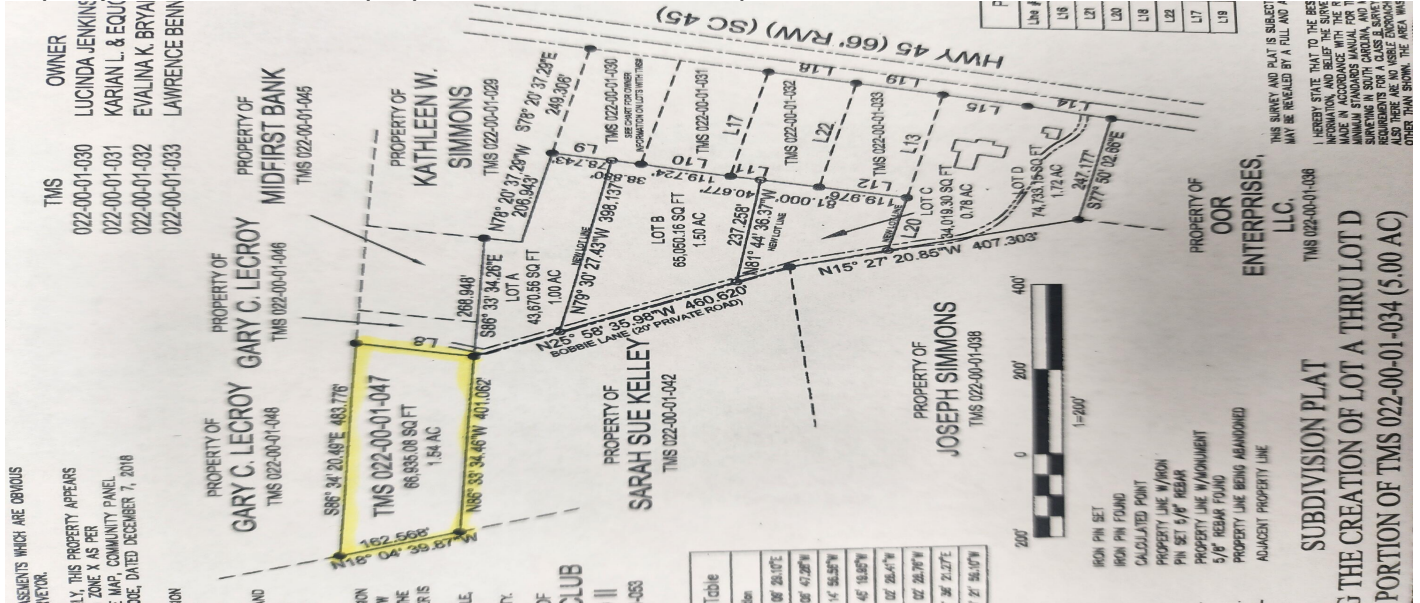

00 Bobbie Lane, Pineville, 29468, SC

https://jameschiller.com/properties/00-bobbie-lane/pineville/sc/29468/MLS_ID_25000005

Price - \$45,000

Lot Size 1.5400
DOM 97 Days

Features

Lot Features

- .5 - 1 Acre
- 1 - 2 Acres
- High
- Interior Lot
- Level
- Wooded

Utilities

- None

Description

This 1.5-acre parcel is an exceptional opportunity to create your ideal home or retreat. Situated just 4 minutes from a public boat landing, it's perfect for boating enthusiasts or anyone who loves easy access to water. The property is covered in a beautiful blanket of trees, which can be cleared to make way for a spacious home or private getaway. It is an ideal location, there is convenience nearby, it is a peaceful setting surrounded by trees but id also just 20 minutes from the interstate, and it is ready for development! This lot combines the beauty of nature with unmatched convenience. Whether you're looking for a peaceful retreat or a place to build your forever home, this prime piece of land is a must-see.

Location

00 Bobbie Lane, Pineville, 29468, SC