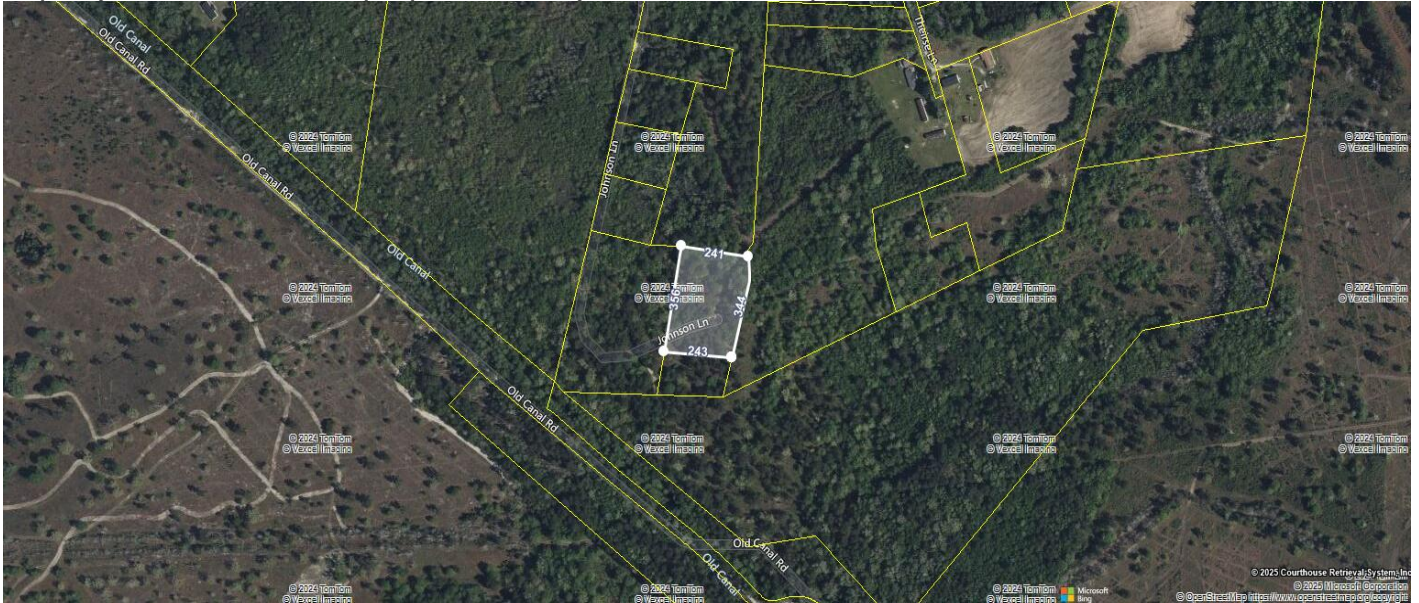

000 Johnson Ln. Road, Pineville, 29468, SC

https://jameschiller.com/properties/000-johnson-ln-road/pineville/sc/29468/MLS_ID_24031284

Price - \$45,000

Lot Size DOM

2.0000 98 Days

Features

Utilities

- None

Lot Features

- 2 - 5 Acres
- Level
- Wooded

Description

Wooded property

SEE THIS PROPERTY

James Schiller

Realtor, Brand Name Real Estate

Phone: 18434788061