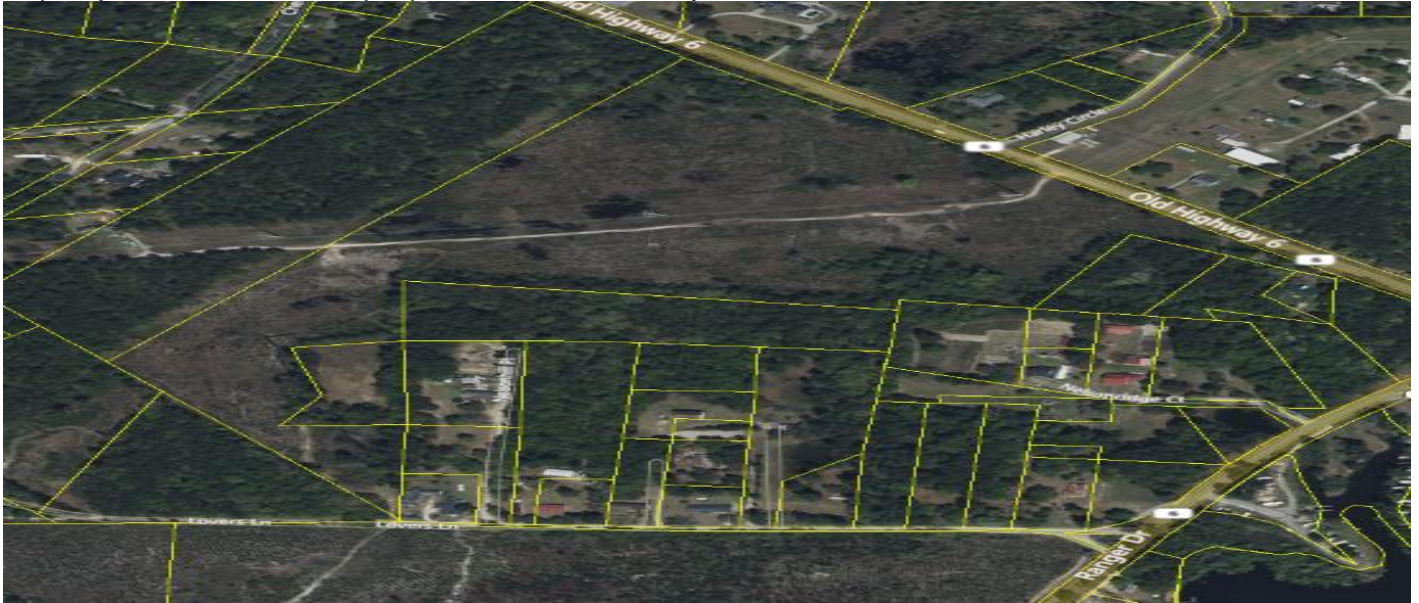

0000 Old Hwy 6, Cross, 29436, SC

https://jamesschiller.com/properties/0000-old-hwy-6/cross/sc/29436/MLS_ID_25002162

Price - \$375,000

Lot Size DOM

36.1000 73 Days

Features

Lot Features

- Wooded
- Easements

Description

Discover endless possibilities with this sprawling 37-acre property nestled in a desirable lake community in Cross, SC. Located less than 5 minutes from the renowned Diversion Canal, this property offers direct access to Lake Moultrie and Lake Marion--perfect for fishing, boating, and outdoor adventures! Whether you're looking to develop a private campground, build your dream home, or subdivide for investment opportunities, this property provides the space and flexibility to bring your vision to life. Surrounded by nature, it's a haven for camping, hunting, and outdoor enthusiasts. Enjoy the tranquility of rural living while still being close to major recreational areas. Don't miss this chance to own a prime piece of land in a sought-after lake community!

Location

0000 Old Hwy 6, Cross, 29436, SC