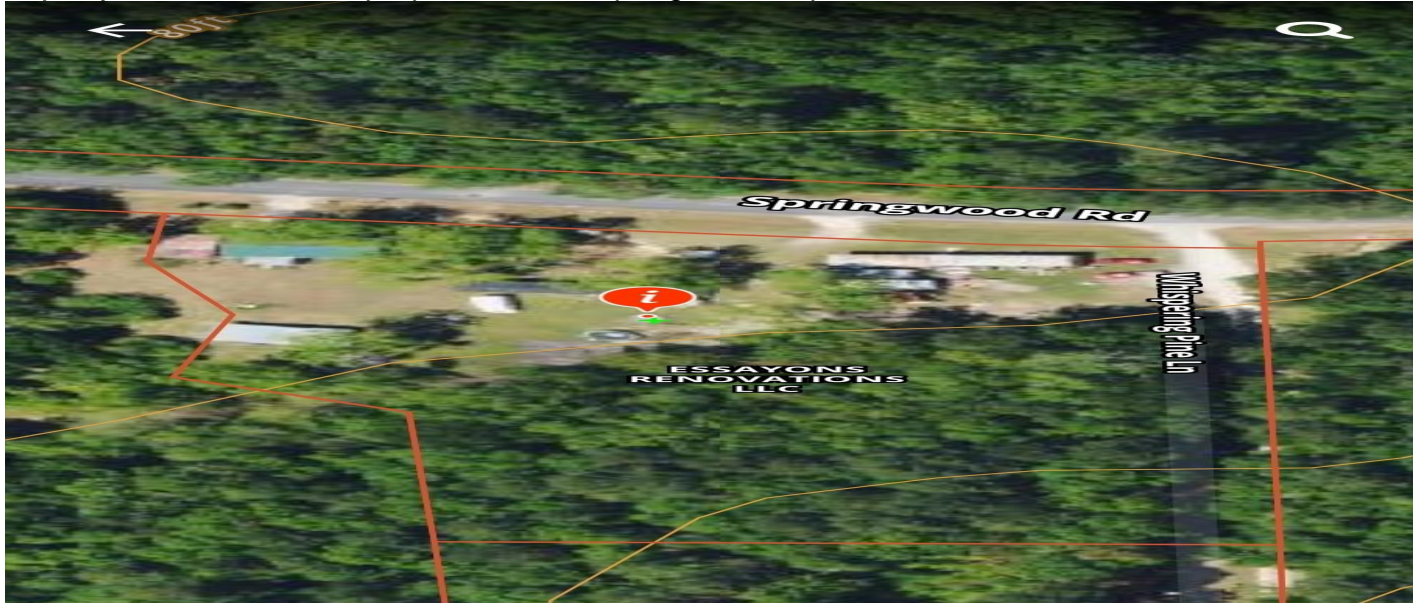

1135 Springwood Rd, Pineville, 29468, SC

https://jamesschiller.com/properties/1135-springwood-rd/pineville/sc/29468/MLS_ID_25002386

Price - \$139,000

Lot Size DOM

2.6000 63 Days

Features

Utilities

- Electricity Connected

Lot Features

- 2 - 5 Acres

Description

3 lots are being used for mobile home lot rentals..2 homes are owner occupied and 1 home is being owner financed to the tenants. Please do not bother tenants

SEE THIS PROPERTY