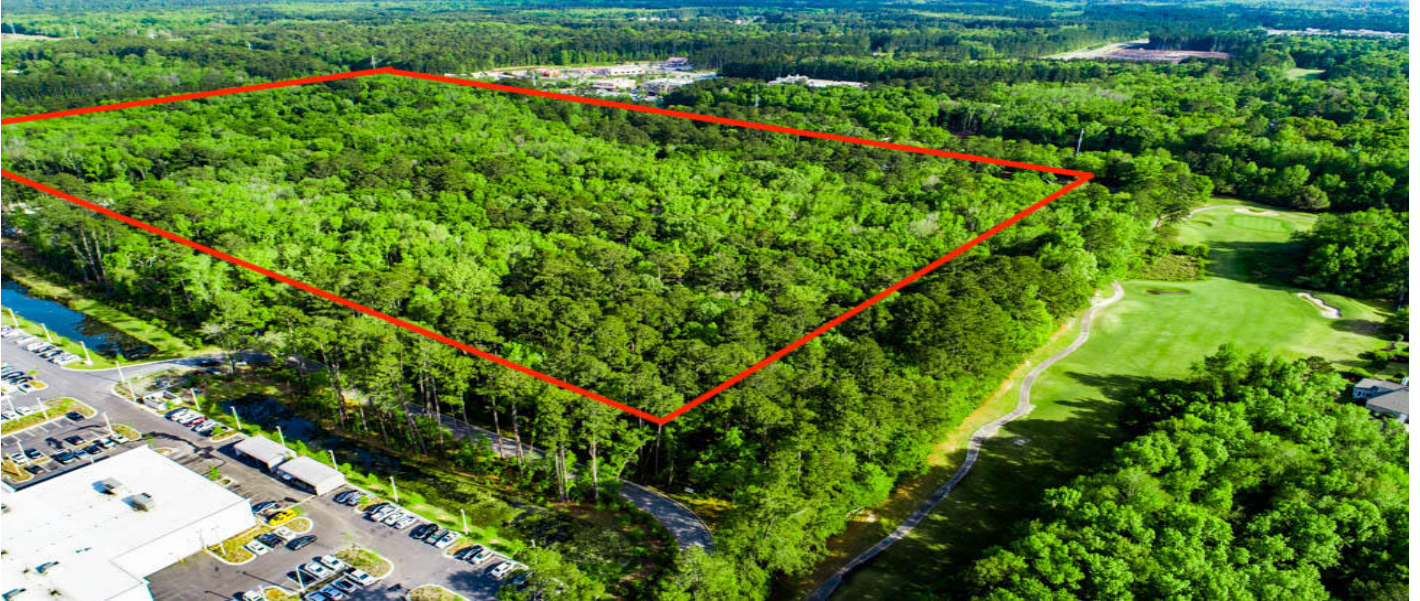

Tbd Lost Oaks Drive, Bluffton, 29910, SC

https://jamesschiller.com/properties/tbd-lost-oaks-drive/bluffton/sc/29910/MLS_ID_24031416

Price - \$2,500,000

Lot Size DOM

20.9000 98 Days

Features

Lot Features

- 10+ Acres
- Wetlands
- Wooded

Description

Visible from Hwy 278. Behind Infinity Car Dealership, across from Mercedes Benz Dealership. Neighboring Island West Subdivision. This 20 acre lot is ideal for a subdivision, lodging, institution, detention, recreation facility, airport, waste management, wireless communication, mining, general retail, gas station, stables, forestry and lots more!!

Location

Tbd Lost Oaks Drive, Bluffton, 29910, SC